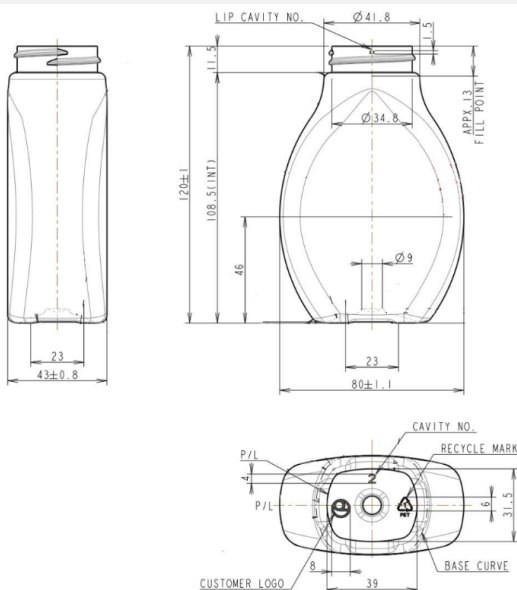

Food contact statement

We hereby confirm that this product complies with the requirements of the European legislation (EU) no 10/2011 and all its amendments for plastics used in contact with food

Storage

Please be aware that these products are handled and stored correctly in order to ensure the safety and quality of our products. When storing this product, please avoid excessive force and storage above 40 degrees Celsius (86 degrees Fahrenheit)